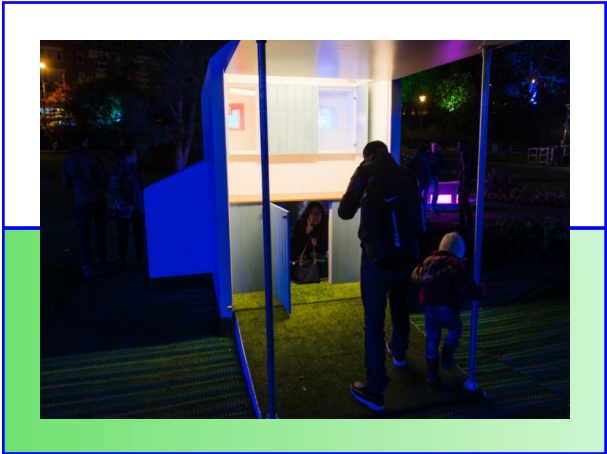

GRASSMESH

GRASS REINFORCEMENT & PROTECTION

CASE STUDY

*Bournemouth Garden of Lights -
Bournemouth, England
December 2013*

Our GrassMesh™ range of robust, extruded, polyethylene meshes provided a discreet method to improve wear resistance and reinforce grass areas used by visitors whilst maintaining their appearance.

For this particular event, the product was used under the light pods - the light pods were individual lighting installations and each one was a mini world of light and colour with its own character to delight the visitors' senses.

The GrassMesh was an ideal solution for the event organisers to use to appropriately deal with the large footfall it experienced at this busy exhibition - whilst at the same time ensuring the grass around the pods maintained its appearance effectively. They were so pleased with the product that they sent photos of it in use at the event.